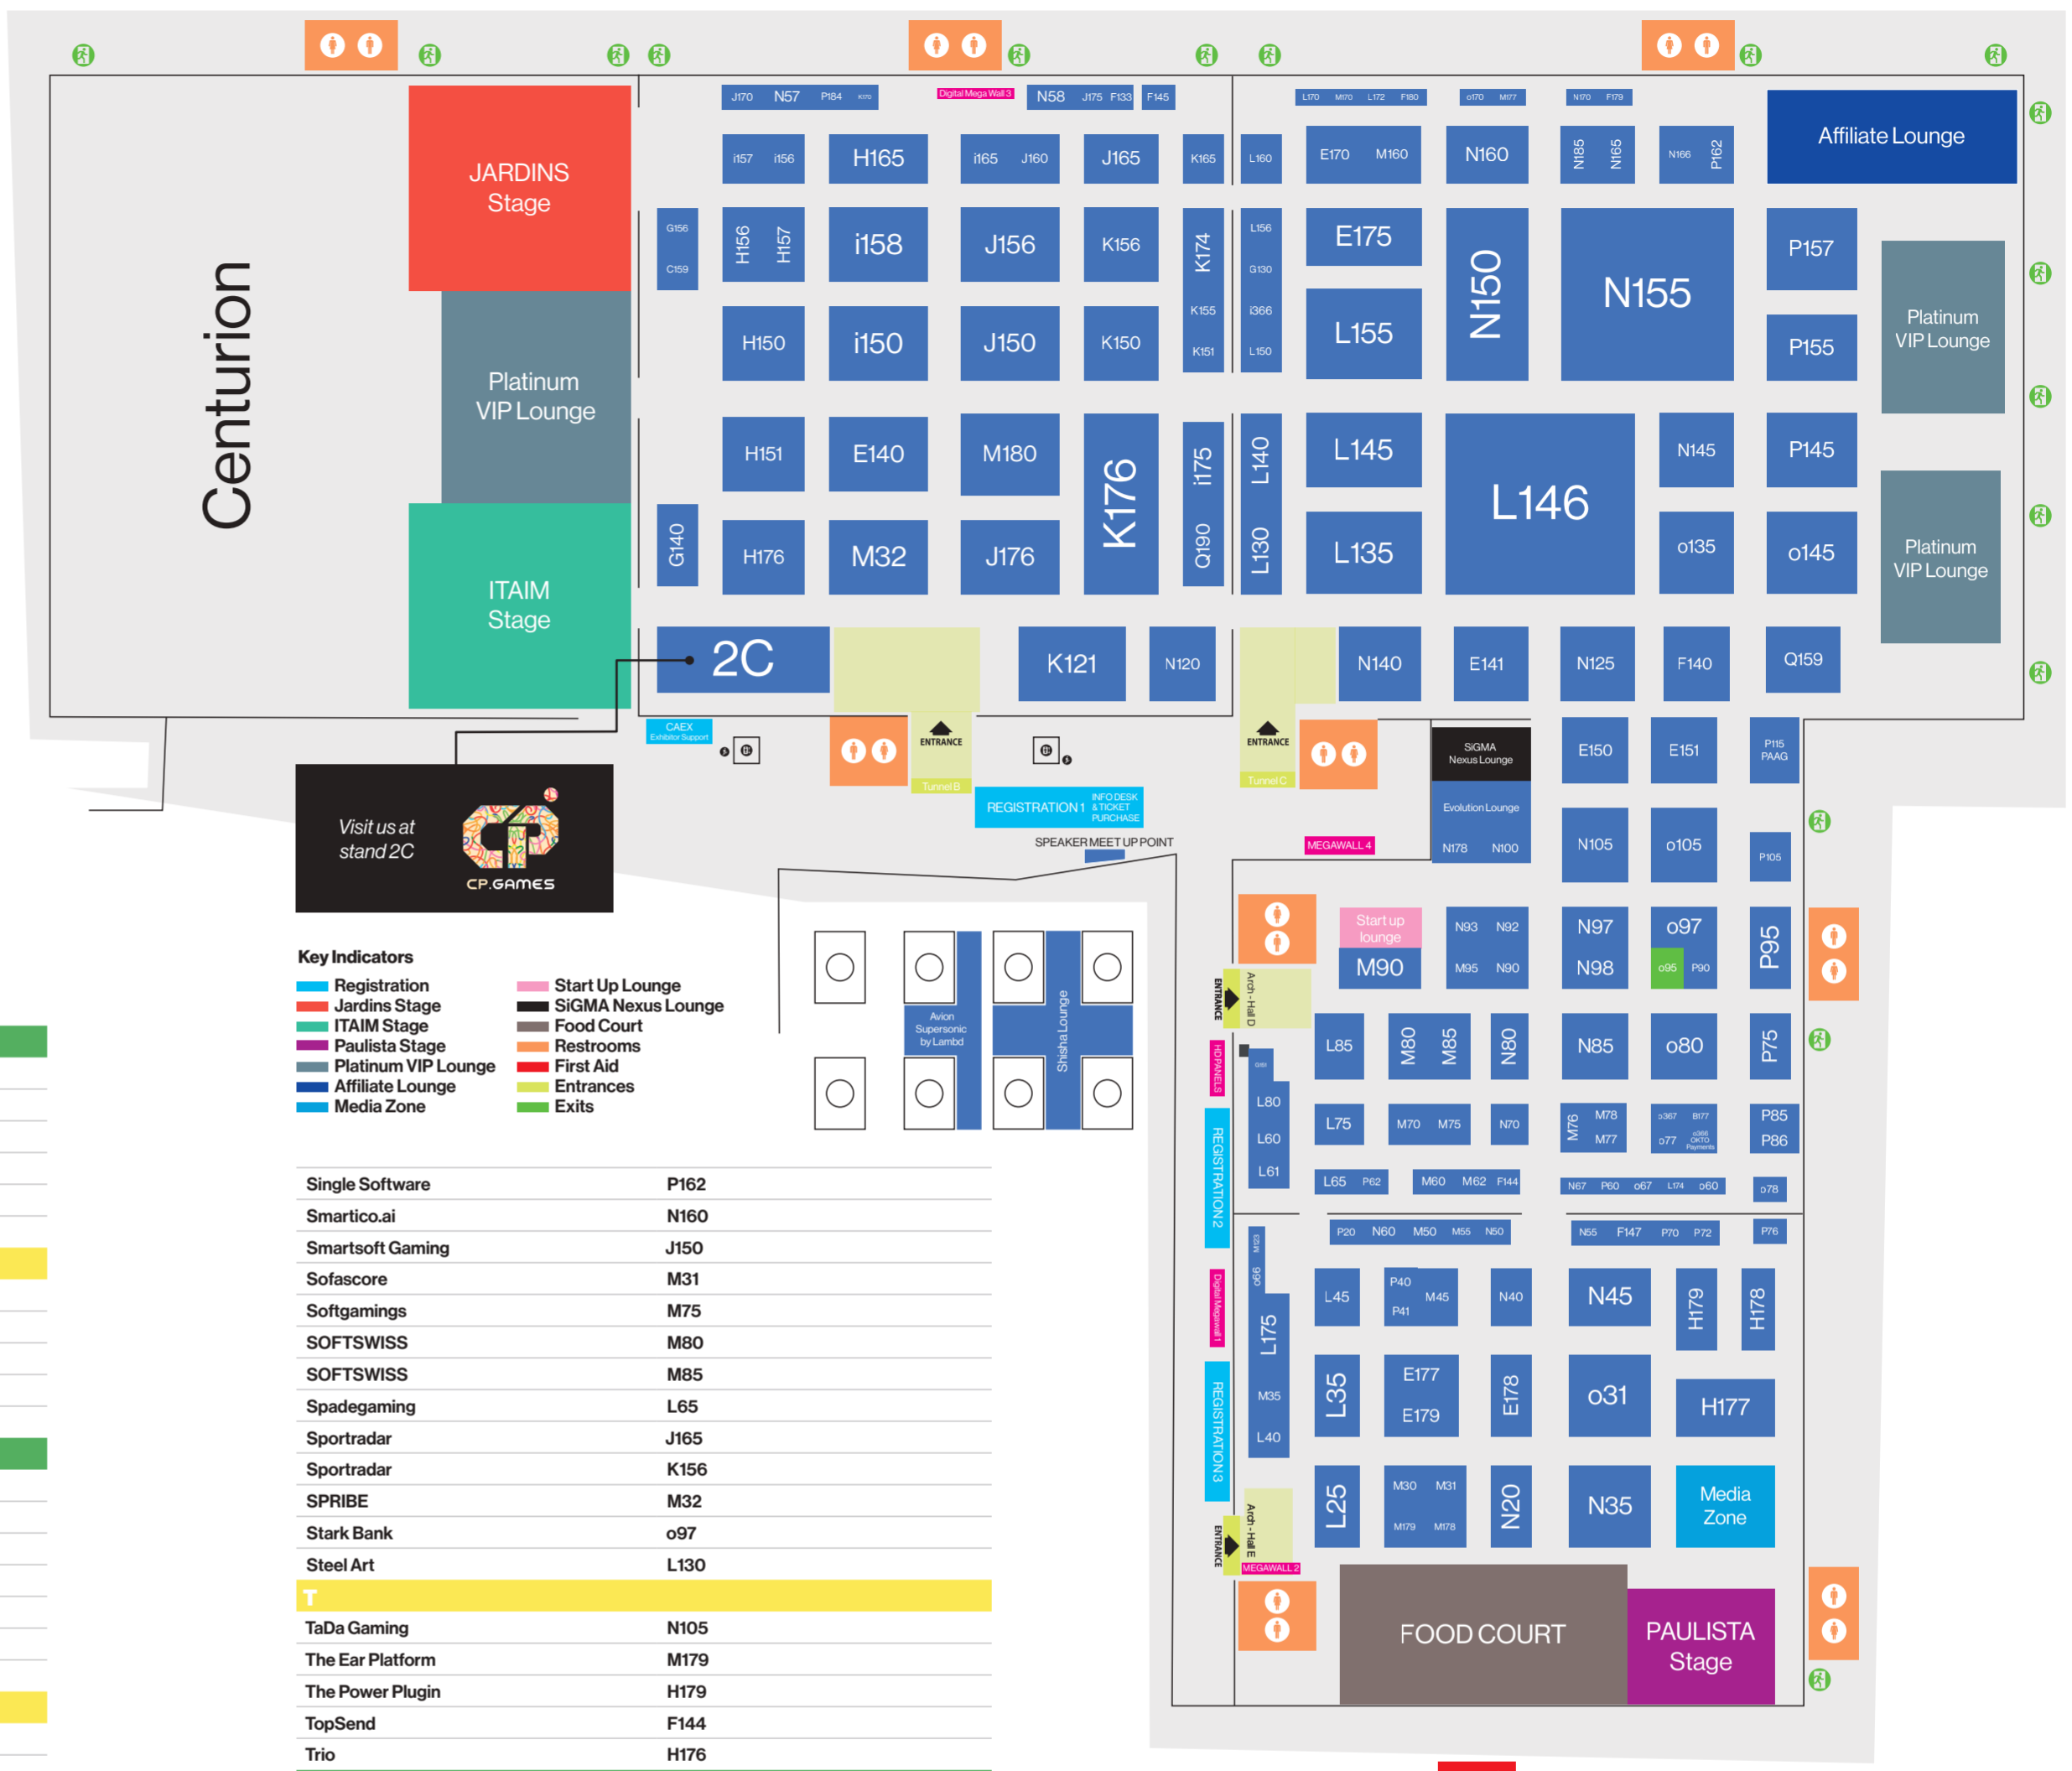

Games Latam	M78
Gaming Associates	M95
Gcore	N92
Genius Sports	F140
Gift Mais	P40
GLI	P20
Global Lab	F133
GoldenRace	N185
H	
Habanero	M62
Homenageart	N57
I	
iGaming Academy	i366
iGaming Brasil	J170
iGaming Real Talk	L174
IGT	M30
Imagine Live	Q159
Infingame	i175
Innovative Technology	F179
InplaySoft	N85
J	
JetX	i150
Jovem Pan	P86
K	
King Midas Games	P105
Kwai	L140
L	
LBPAY	E178
Legitimuz	M45
Light&Wonder	P85
Loterias Caixa	H177
Lsports	J160
M	
MC Games	i158
Media & Leads	L170
Megavalley	P90
Melbet	L75
MoveUp	L160
MWPay	E141
N	
nanocosmos	P60
Natural Links	F145
Netrefer	N55
NGX	M180
Nuvei	L61
O	
Oddin.gg	P157
OKTO PAYMENTS	o366 - OKTO Payments
OleyBet	o31
OneKey Payments	M60
Onextel	M35
Only Up	G130
Optimove	N120
P	
Paag	P115 - PAAG
Pascal Gaming	L85
Pay-Pros	K165
Payretailers	K174
PlayBingo.app	N67
Playtech	P155
Poder 360	P75
PopOk Gaming	K121
Pragmatic Play	N155
Previlabel	L40
Pushfy	o80
Q	
QORE	K155
Qtch / Wicked Games	Platinum VIP Lounge
Quantum Gaming	N35
R	
R. Franco Digital / VERSUSbet	i165
Radio Itatiaia / CNN	E170
Rede TV	N178
RenderWolf AI	P70
Revista Casino	K170
S	
SBT	L175
SEON	B177
Showball	E179
SIGMA Play	H178

Single Software	P162
Smartico.ai	N160
Smartsoft Gaming	J150
Sofascore	M31
Softgamings	M75
SOFTSWISS	M80
SOFTSWISS	M85
Spadegaming	L65
Sportradar	J165
Sportradar	K156
SPRIBE	M32
Stark Bank	o97
Steel Art	L130
T	
TaDa Gaming	N105
The Ear Platform	M179
The Power PlugIn	H179
TopSend	F144
Trio	H176
U	
Unico	N98
Upgames	H157
Uppgaming	H156
V	
VamosPago	N90
VBET	o105
Velitech	i156
Vesna Publi	M76
W	
Warmy	o170
X	
Xtremepush	N70
Y	
Yogonet	P184
Z	
Z Gaming Platform	K151
Zenith	H150
Zeroum Group	N165
Zippy Pay	L156

Check out our floor plan
Confira nosso mapa da feira

DAILY GAME USERS
300,000
TRUSTED BY 1000+ PARTNERS ACROSS 30+ MARKETS

VISIT US AT BOOTH
2C